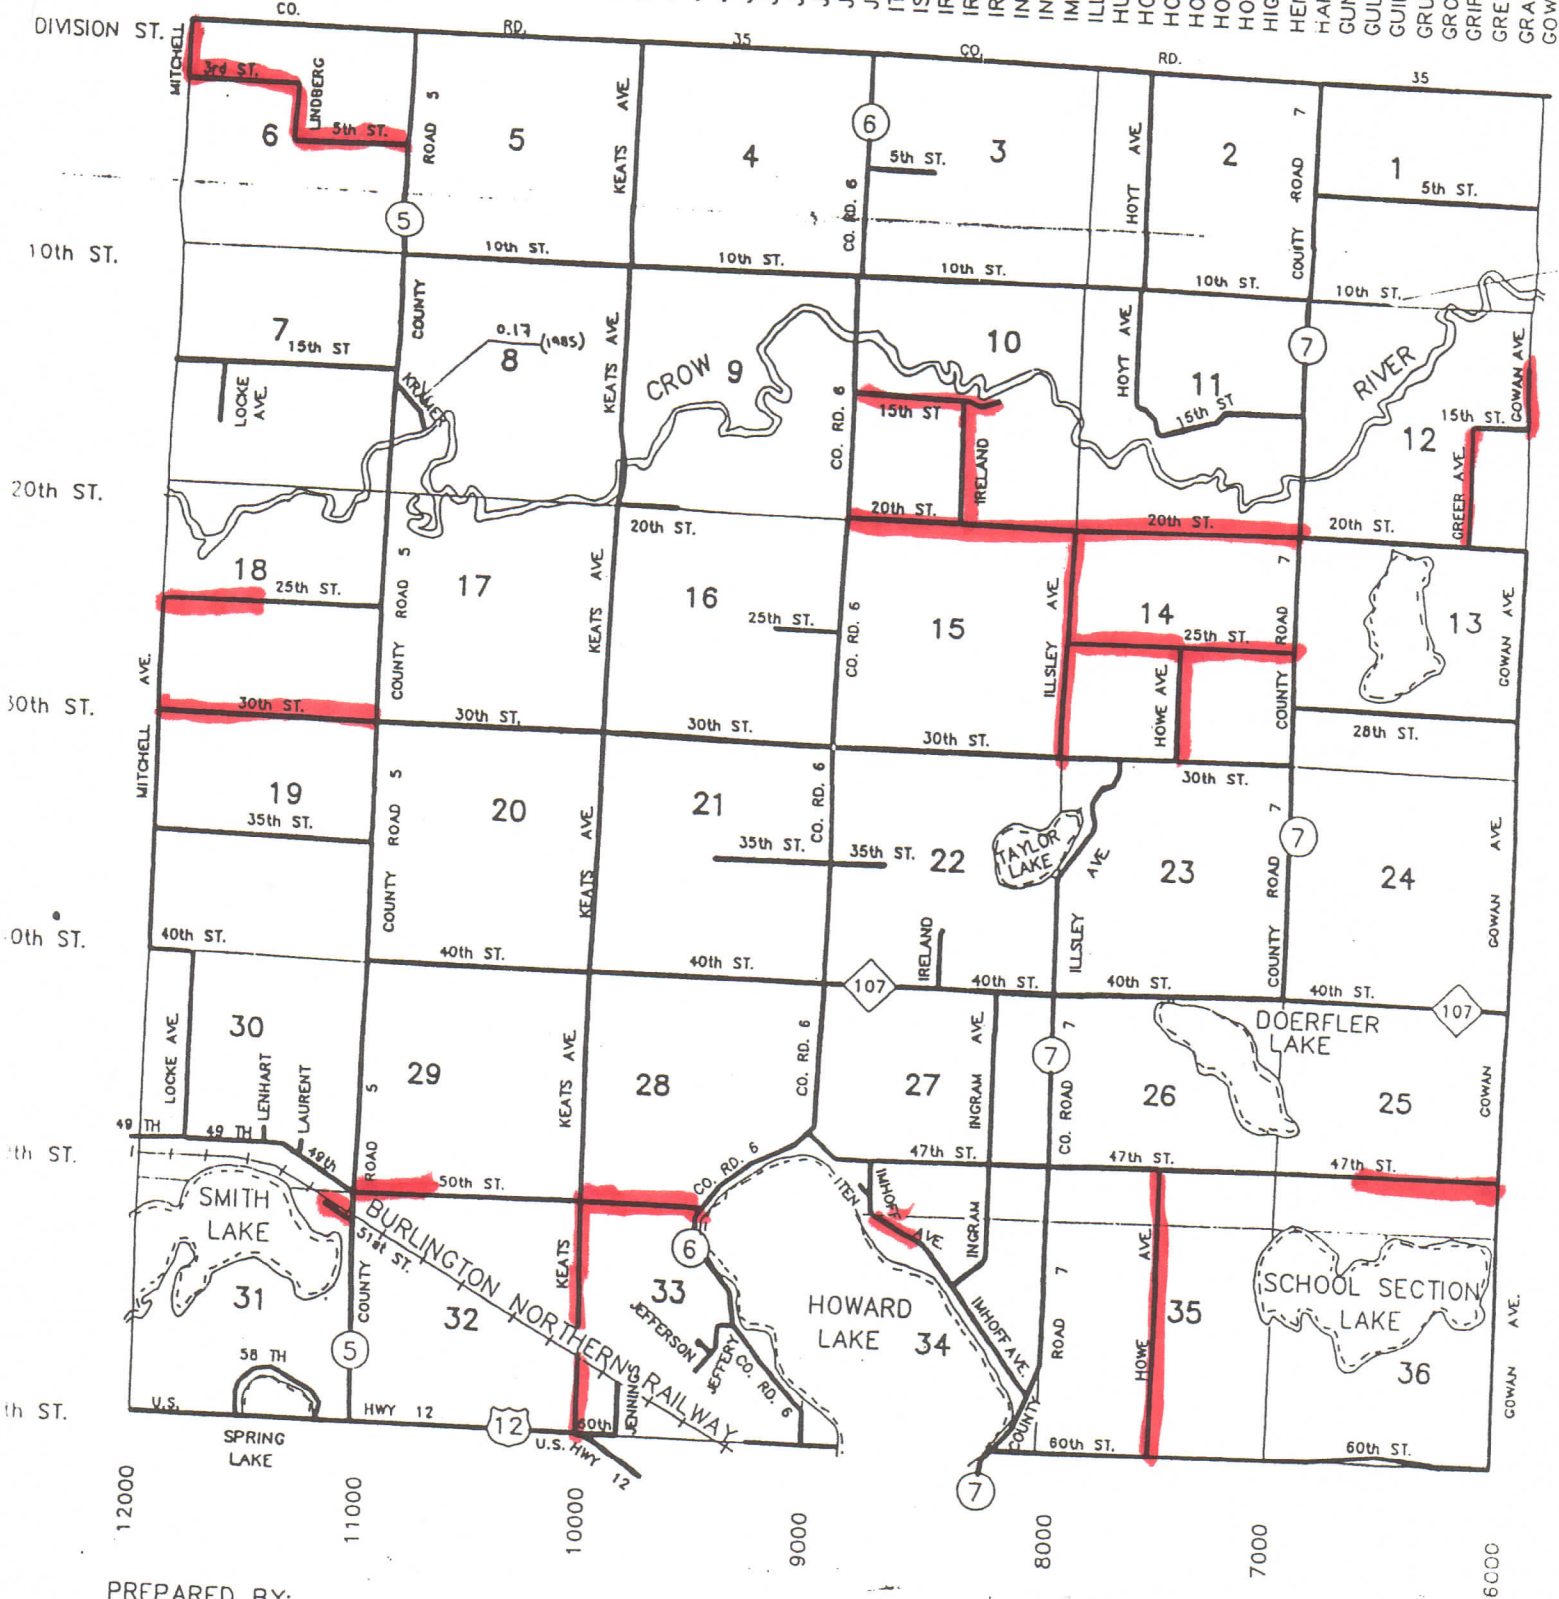

# MIDDLEVILLE TOWNSHIP

2024

Gravel - Haubly

Gravel - Red

- MITCHELL
- LOVELL
- LOCKE
- LINN
- LINDBERG
- LINCOLN
- LENHART
- LAWRENCE
- LAURENT
- LATHROP
- KRAMER
- KRAFT
- KNOWLES
- KNOX
- KLEVER
- KIMBALL
- KILBURY
- KENNEDY
- KEATS
- JESKE
- JENNINGS
- JENKS
- JENKINS
- JELLISON
- JEFFERSON
- JEFFERY
- JASPER
- JARVIS
- ITEN
- ISAAC
- IRVINE
- IRESFELD
- IRELAND
- INGRAM
- IMHOFF
- ILLSLEY
- HUBER
- HOYT
- HOYER
- HOWE
- HOWARD
- HOLLISTER
- HIGHLAND
- HENDRICKS
- HART
- GUNDERSON
- GULDEN
- GULDNER
- GRUNWALD
- GROVER
- GRIFFITH
- GREER
- GRANT
- GOWAN

PREPARED BY:  
D.E.  
WRIGHT COUNTY SURVEYORS OFFICE. 1-28-1991.

Twp 114 N  
R. 27 W