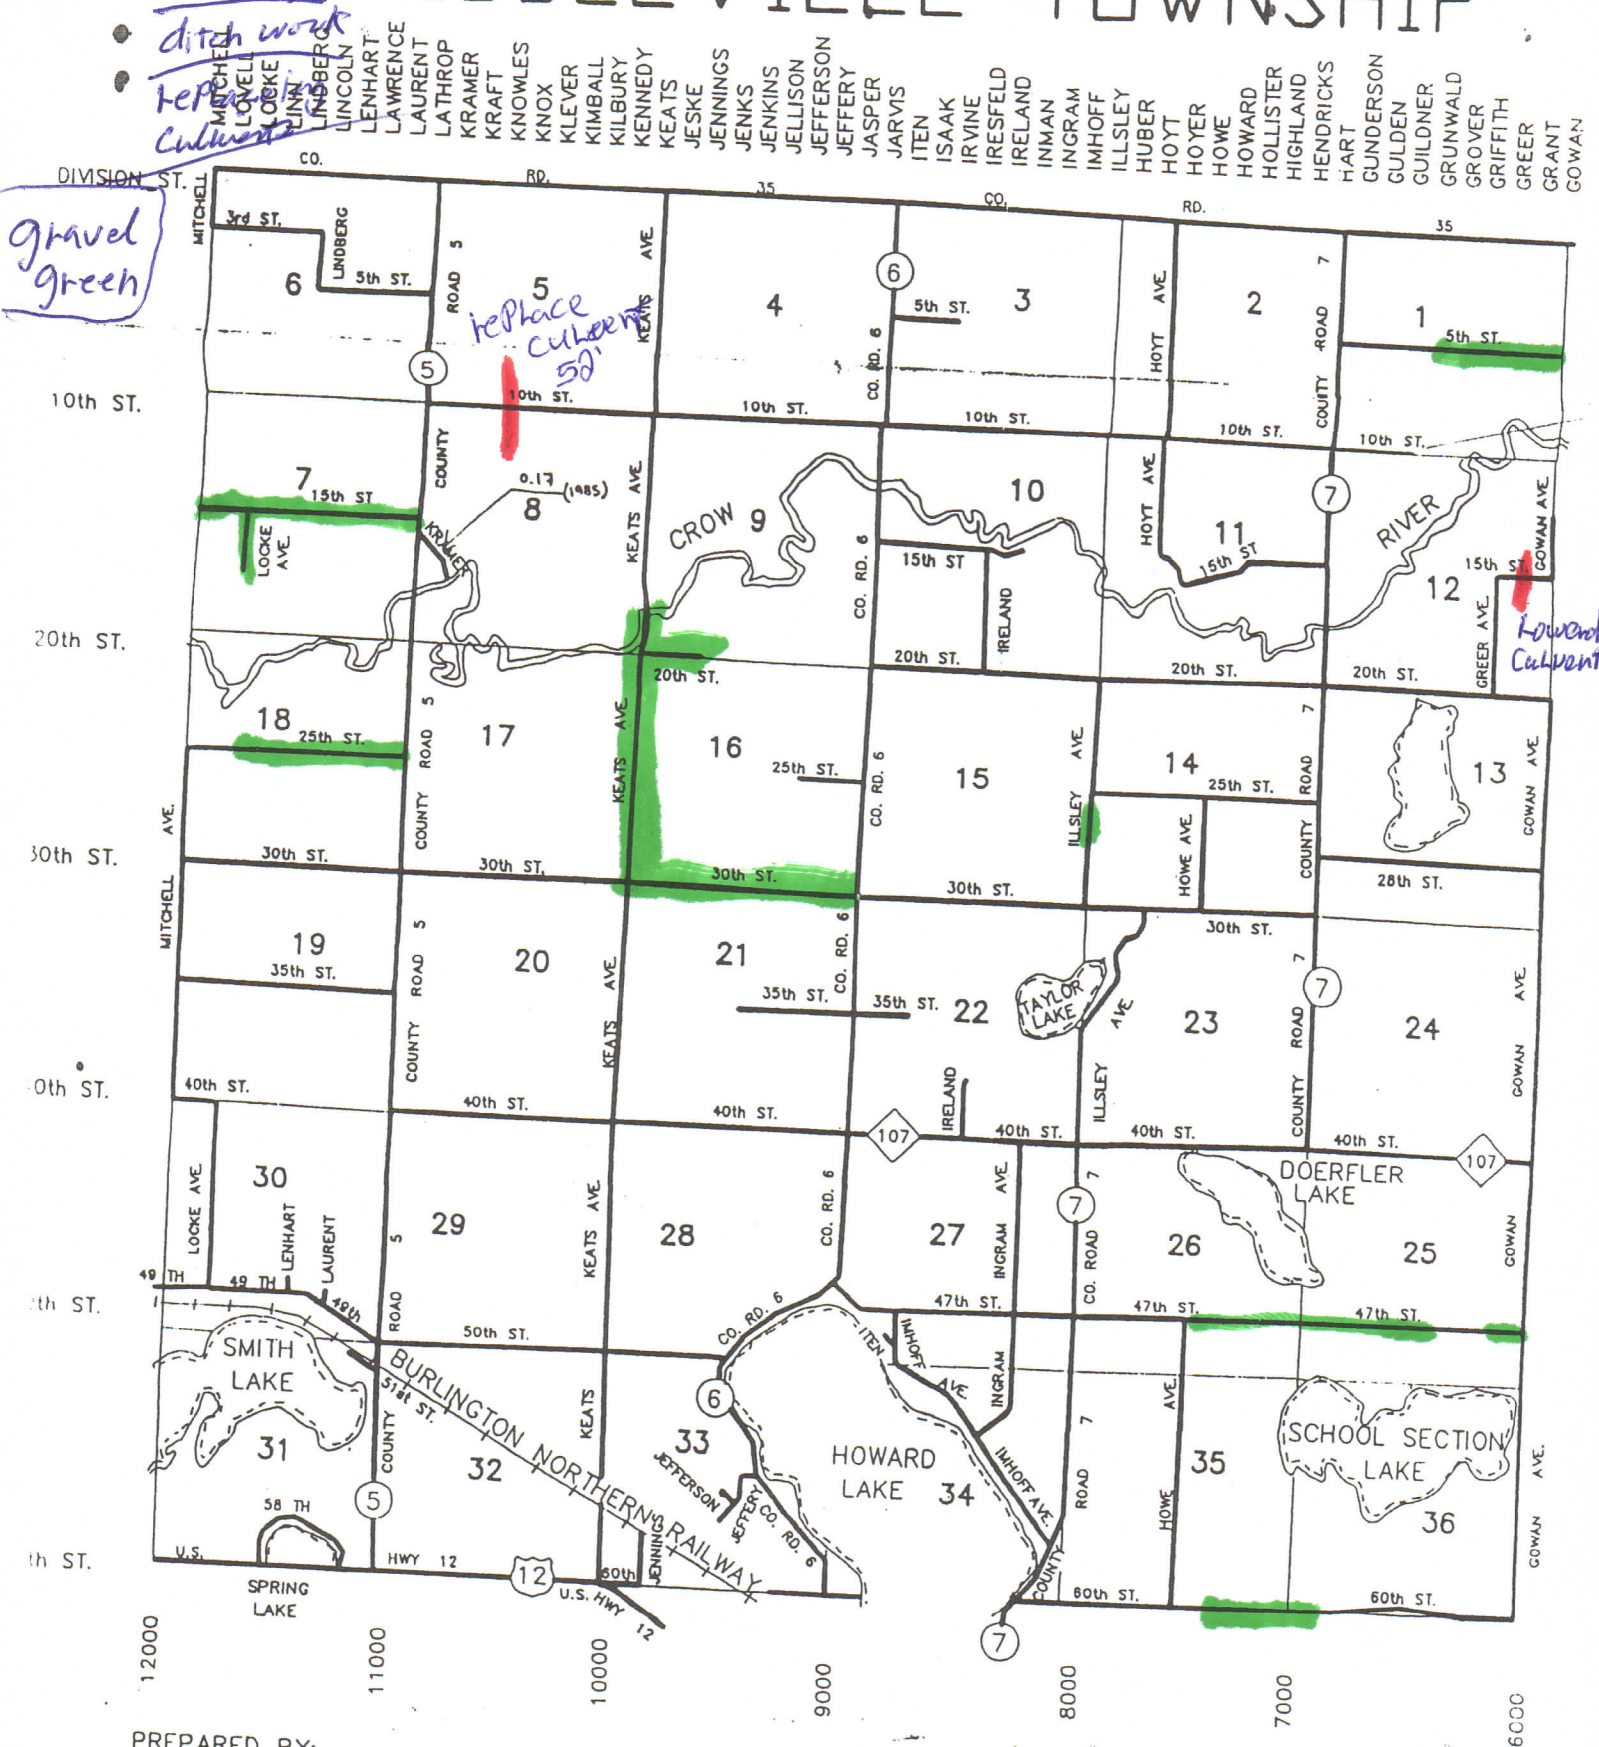

2023 gravel Hauling

MIDDLEVILLE TOWNSHIP

- ditch work
- replace culverts
- Culverts

Gravel Green

PREPARED BY:
D.E.
WRIGHT COUNTY SURVEYORS OFFICE. 1-28-1991.

Twp 117 N
R 37 W