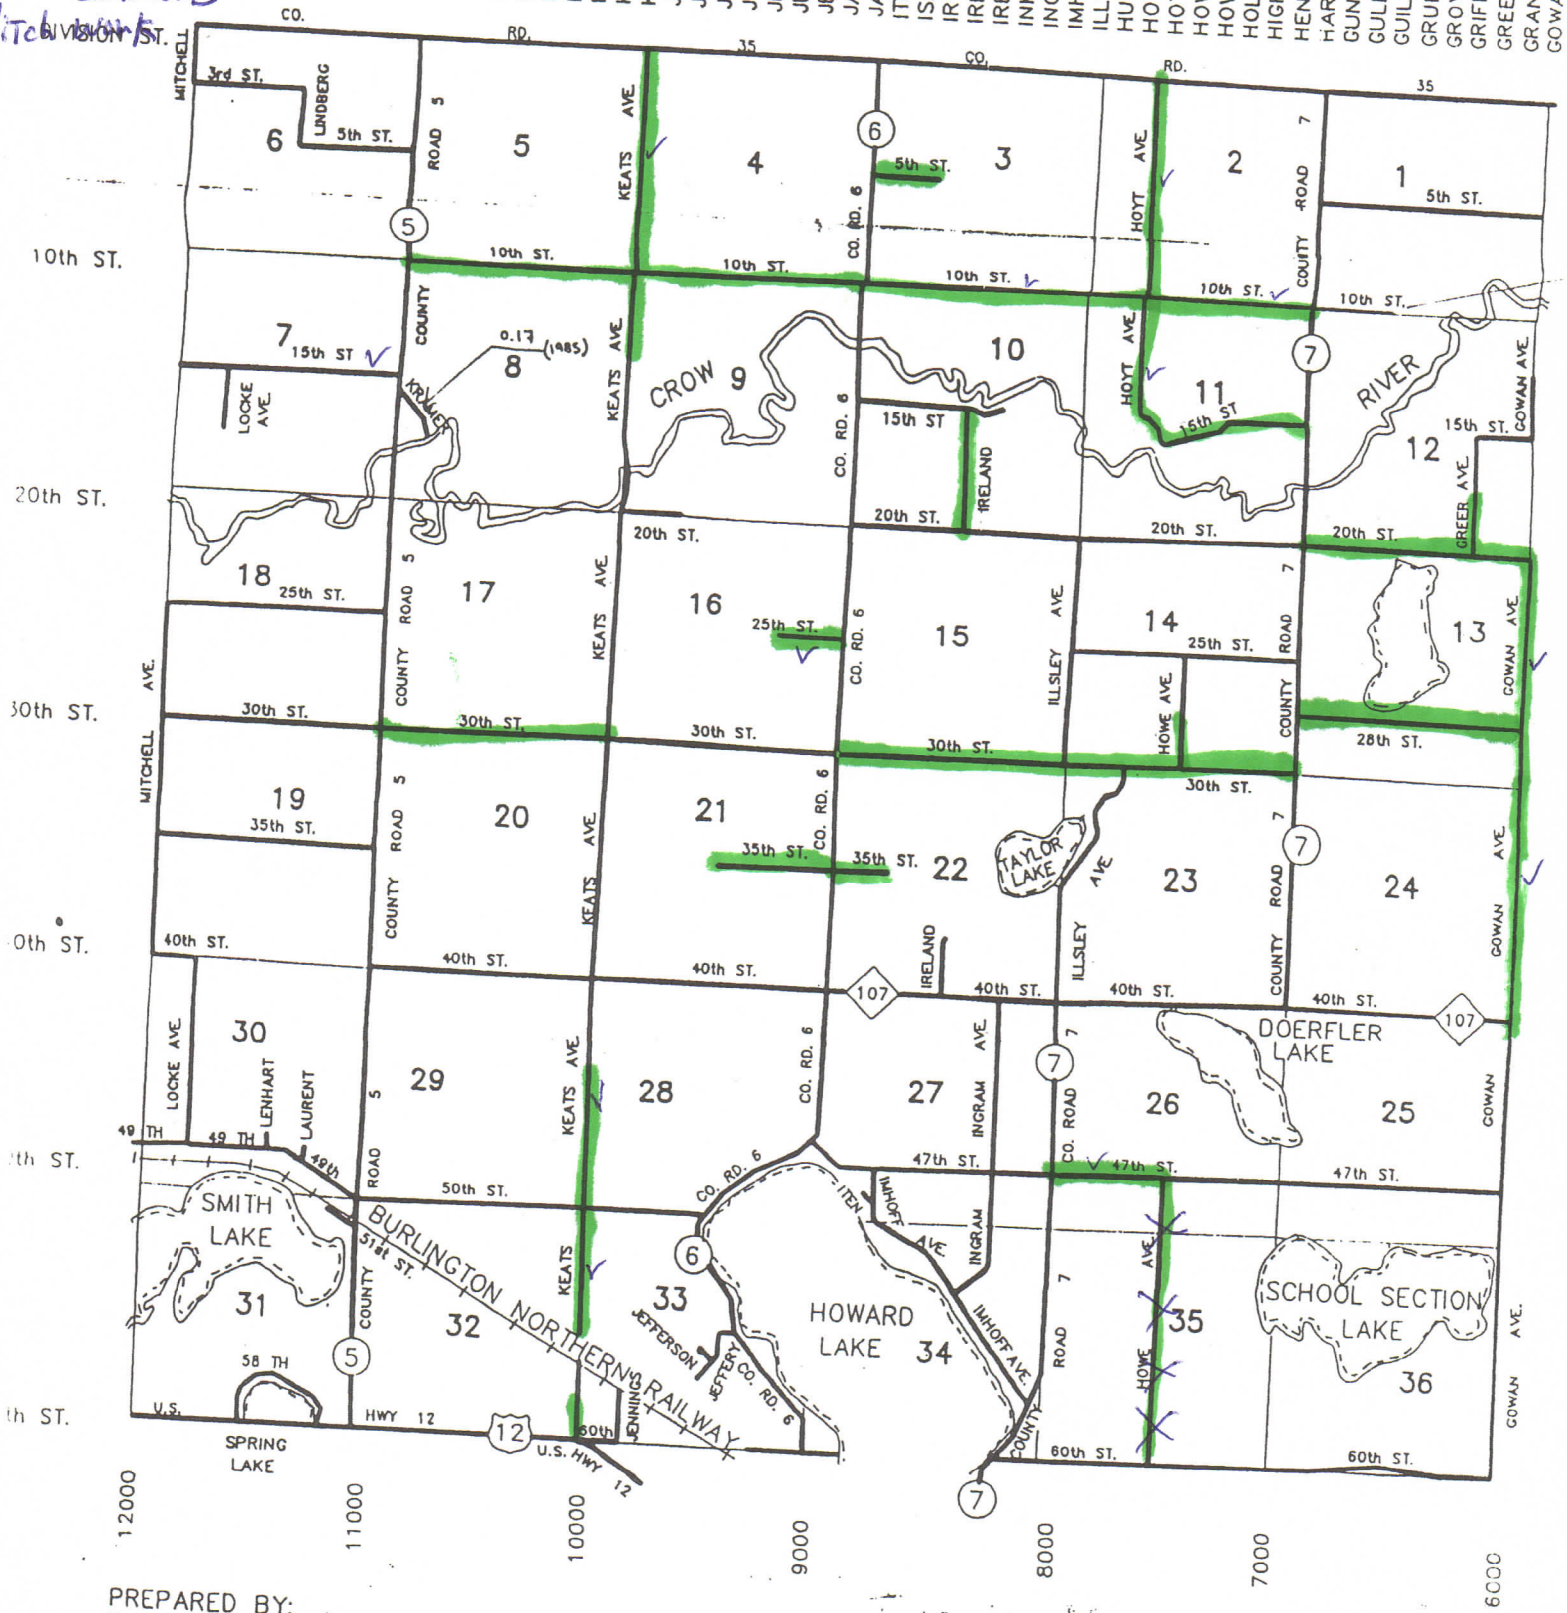

Gravel hauled  
2022

Green gravel  
Red curbs  
ditch

PREPARED BY:  
D.E.  
WRIGHT COUNTY SURVEYORS OFFICE. 1-28-1991.

Twp 11 N  
R. 07 W