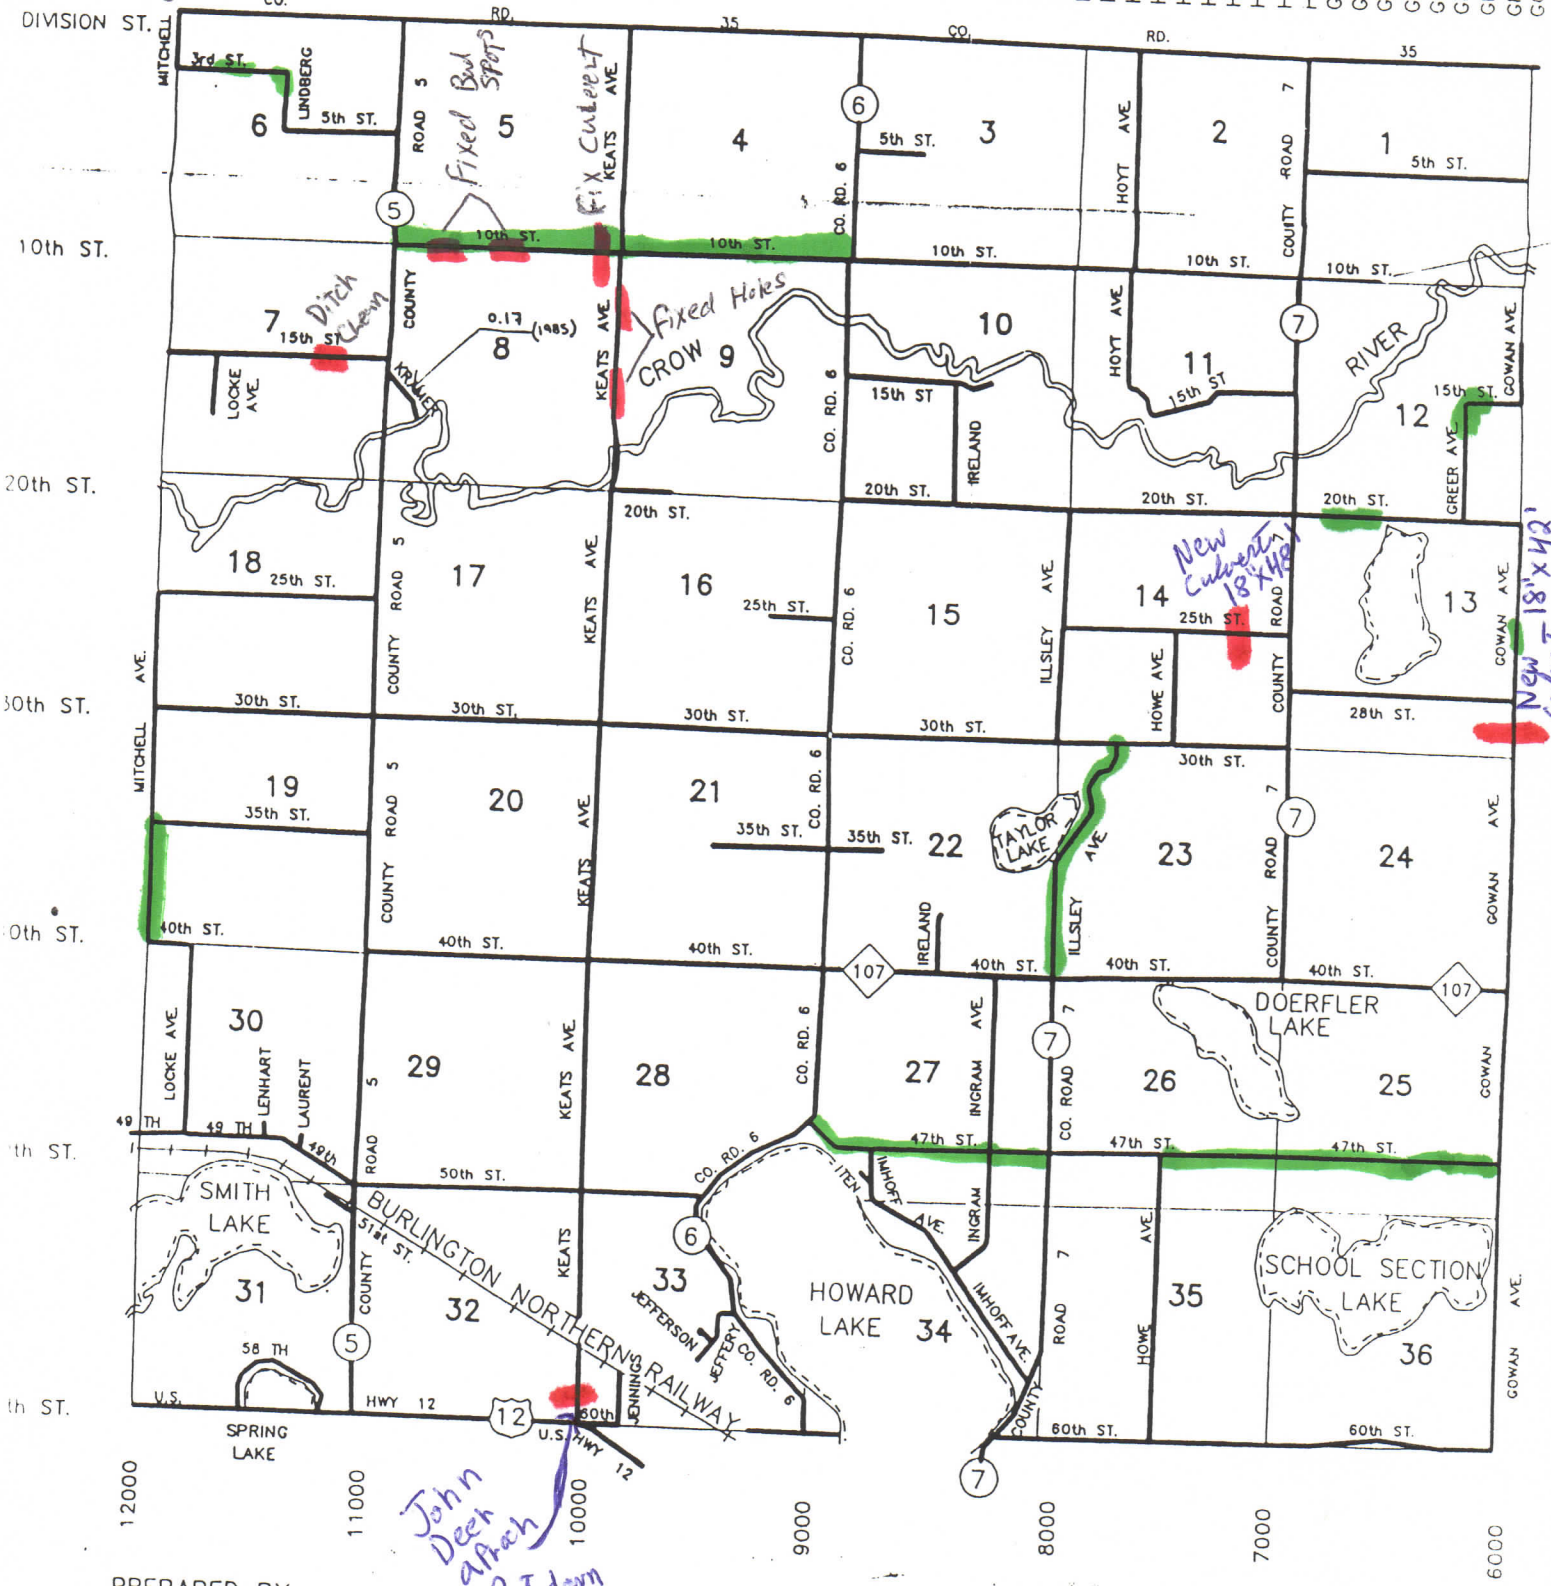

MIDDLEVILLE TOWNSHIP

2016
Gravel - Green
Culverts - Red
Ditch Cleaning

- MITCHELL
- LOVELL
- LOCKE
- LINN
- LINDBERG
- LINCOLN
- LENHART
- LAWRENCE
- LAURENT
- LATHROP
- KRAMER
- KRAFT
- KNOWLES
- KNOX
- KLEVER
- KIMBALL
- KILBURY
- KENNEDY
- KEATS
- JESKE
- JENNINGS
- JENKS
- JENKINS
- JELLISON
- JEFFERSON
- JEFFERY
- JASPER
- JARVIS
- ITEN
- ISAAK
- IRVINE
- IRESFELD
- IRELAND
- INMAN
- INGRAM
- IMHOFF
- ILLSLEY
- HUBER
- HOYT
- HOYER
- HOWE
- HOLLISTER
- HIGHLAND
- HENDRICKS
- HART
- GUNDERSON
- GULDEN
- GUILDNER
- GRUNWALD
- GROVER
- GRIFFITH
- GREER
- GRANT
- GOWAN

PREPARED BY:
D.E.
WRIGHT COUNTY SURVEYORS OFFICE. 1-28-1991.

Twp 114 N
R. 27 W