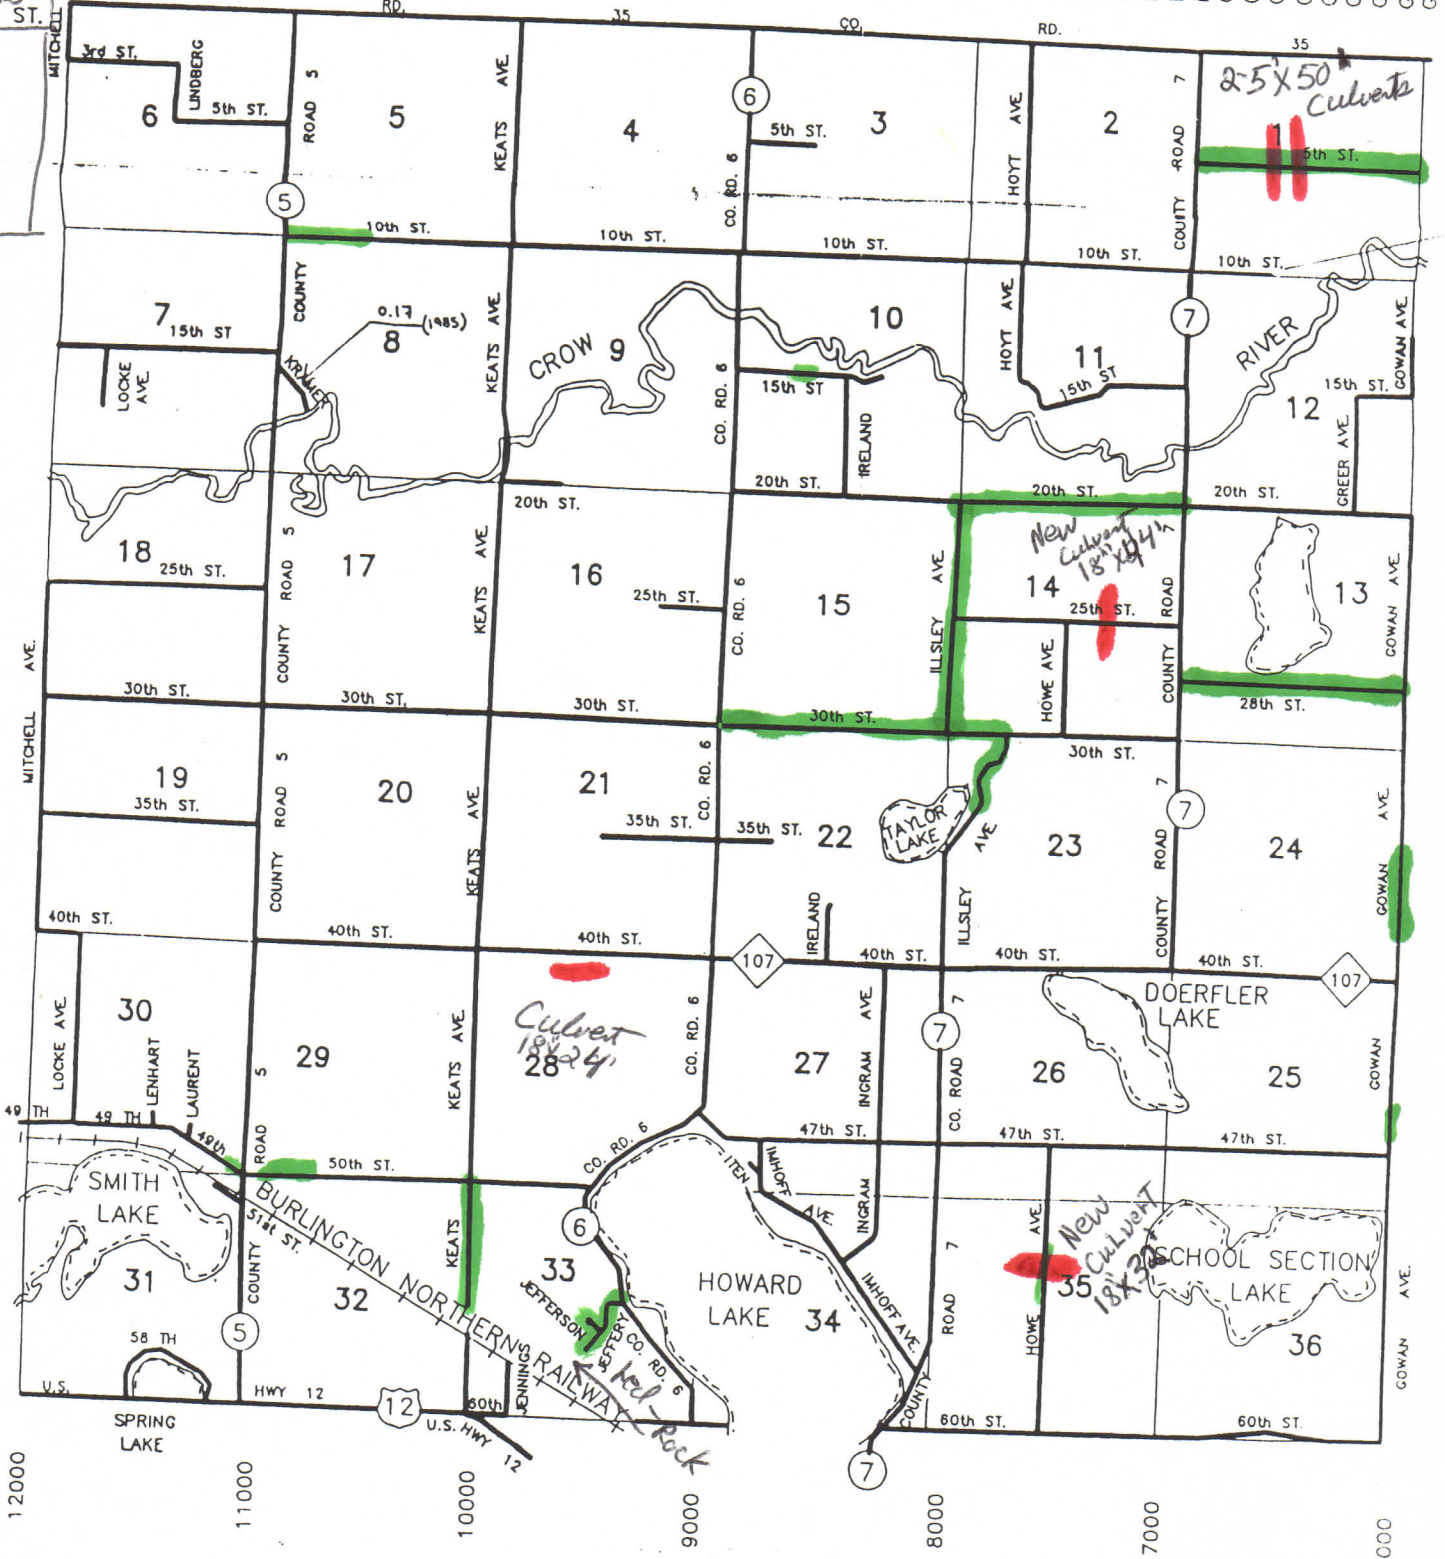

MIDDLEVILLE TOWNSHIP

MITCHELL
 LOVELL
 LOCKE
 LINN
 LINDBERG
 LINCOLN
 LENHART
 LAWRENCE
 LAURENT
 LATHROP
 KRAMER
 KRAFT
 KNOWLES
 KNOX
 KLEVER
 KIMBALL
 KILBURY
 KENNEDY
 KEATS
 JESKE
 JENNINGS
 JENKS
 JENKINS
 JELLISON
 JEFFERSON
 JEFFERY
 JASPER
 JARVIS
 ITEN
 ISAAC
 IRVINE
 IRESFELD
 IRELAND
 INMAN
 INGRAM
 IMHOFF
 ILLSLEY
 HUBER
 HOYT
 HOYT
 HOYE
 HOWE
 HOWARD
 HOLLISTER
 HIGHLAND
 HENDRICKS
 HART
 GUNDERSON
 GULDEN
 GILDNER
 GILNER
 GRUNWALD
 GROVER
 GRIFFITH
 GREER
 GRANT
 GOWAN

2015
 Red
 Culverts
 ditch
 mat
 frost boils
 DIVISION ST.

Green
 gravel
 hauling

10th ST.
 20th ST.
 30th ST.
 40th ST.
 50th ST.
 60th ST.
 70th ST.
 80th ST.

PREPARED BY:
 D.E.
 WRIGHT COUNTY SURVEYORS OFFICE. 1-28-1991.

Twp 114 N
 Range 07 W